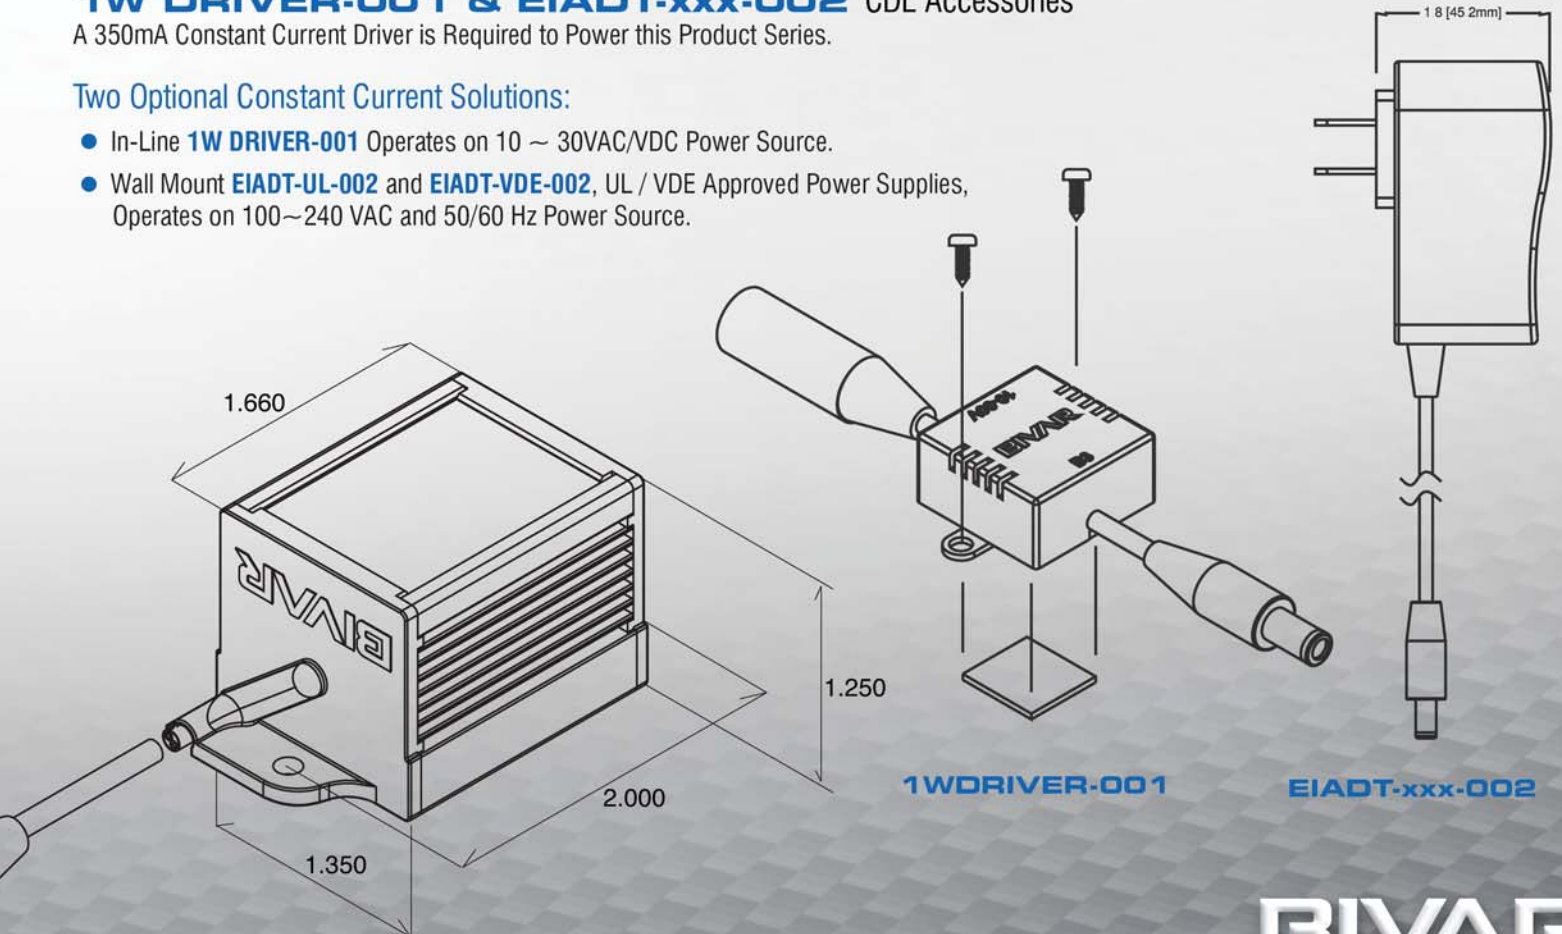

CDL-WHT-CS & CDL-WHT-CSB

CUBIC DIRECTIONAL LIGHTING
TECHNICAL SPECIFICATIONS

SERIES	MODEL #	LUMEN / VIEWING ANGLE	LIGHT ENGINE	LENS	ALUMINUM HOUSING COLOR	HOUSING DIMENSIONS
CDL	CDL-WHT-CS	80 / 25°	White	Spot	Metallic Gray	1.350"W x 1.250"H x 1.660"L
	CDL-WHT-CSB	80 / 25°	White	Spot	Black	1.350"W x 1.250"H x 1.660"L

CDL-WHT-FL & CDL-WHT-FLB

CUBIC DIRECTIONAL LIGHTING
TECHNICAL SPECIFICATIONS

SERIES	MODEL #	LUMEN / VIEWING ANGLE	LIGHT ENGINE	LENS	ALUMINUM HOUSING COLOR	HOUSING DIMENSIONS
CDL	CDL-WHT-FL	80 / 120°	White	Flood	Metallic Gray	1.350"W x 1.250"H x 1.660"L
	CDL-WHT-FLB	80 / 120°	White	Flood	Black	1.350"W x 1.250"H x 1.660"L

1W DRIVER-001 & EIADT-xxx-002 CDL Accessories

A 350mA Constant Current Driver is Required to Power this Product Series.

Two Optional Constant Current Solutions:

- In-Line **1W DRIVER-001** Operates on 10 ~ 30VAC/VDC Power Source.
- Wall Mount **EIADT-UL-002** and **EIADT-VDE-002**, UL / VDE Approved Power Supplies, Operates on 100~240 VAC and 50/60 Hz Power Source.

1WDRIVER-001

EIADT-xxx-002

BIVAR