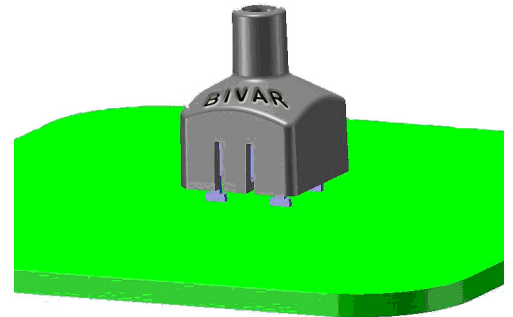

## ORCAadapt Complete Light Pipe System

Bright, Durable, and Flexible

**ORCAadapt (1MM & 2MM SERIES):** Bivar's ORCAadapt solution consists of an ORCA adapter with a built in ORCA Super Flux LED and a flexible light pipe system available in 1mm and 2mm size options. The ORCAadapt unites the well-known brightness and durability of the ORCA Super Flux LED with the optimized light transmission and customized routing of Bivar's flexible light pipe systems.

### FEATURES

- Available in lengths from 2.5" to 238'.
- LED has 7.6mm square package form factor.
- ORCA LED available in single, bi-color and tri-color.
- Input driven color adjustment capabilities.
- Multiple Lens Configurations.

**APPLICATIONS:** The ORCAadapt system is ideally suited for applications that require more visible indication, greater luminous intensity and higher power efficiency. ORCA LEDs offer a wide range of color choices which are typically required in the following applications: