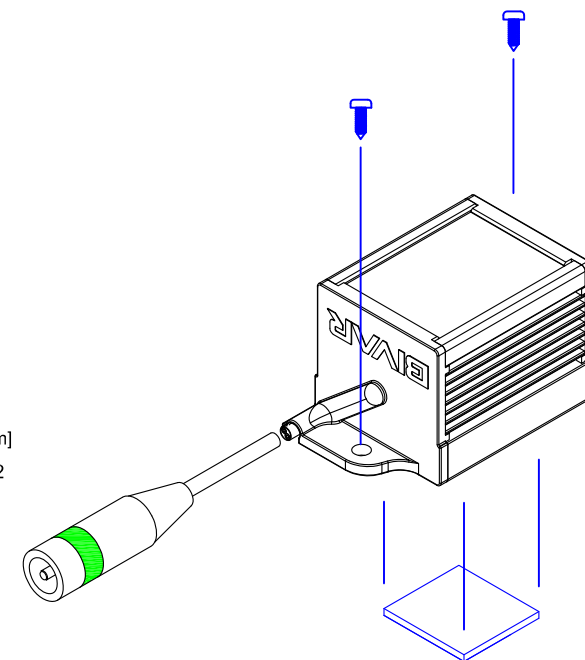

REV.	DESCRIPTION	DATE	APPROVED
G	Added Green Tubing ID	03/31/09	M. C.

2x #6 Tapping Screws and Adhesive backing form tape are included in the product box.

Product Number	Housing Color Options
CDL-WHT-CS	Metallic Gray
CDL-WHT-CSB	Black

1. Power Input: 3.3VDC / 350mA, Constant Current
2. Luminous Intensity Output: 80 Lumens
3. White Color Temperature: 4500K ~ 8000K
4. Output Projection: 5 Degreed / Half Angle

Mating Connector:
5.5 x 2.1 x 9mm DC Plug

STANDARD TOLERANCE (UNLESS OTHERWISE SPECIFIED)		BIVAR®	
DECIMALS	ANGULAR	4 THOMAS, IRVINE, CA. 92618	
.X ± .2	X° ± 1°	TEL: (949) 951-8808 FAX: (949) 951-3974	
.XX ± .02		TITLE: Cubic Directional Lighting	
.XXX ± .010		PART NO: CDL-WHT-CSX	
DESIGNED: M. Chen	DATE: 04/30/07	CAGE CODE : 32559	REVISION: G
CHECKED: F. Jensen	DATE: 10/01/08	SHEET # 1 OF 1	
CAD GENERATED DOCUMENT, DO NOT MEASURE DRAWING.			