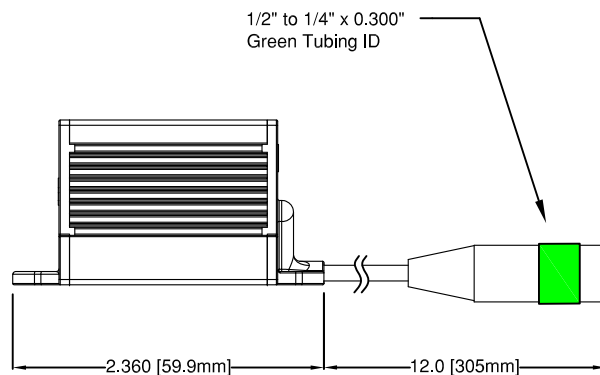

REV.	DESCRIPTION	DATE	APPROVED
G	Added Green Tubing ID	03/31/09	M. C.

2x #6 Tapping Screws and Adhesive backing form tape are included in the product box.

Product Number	Housing Color Options
CDL-WHT-CS	Metallic Gray
CDL-WHT-CSB	Black

1. Power Input: 3.3VDC / 350mA, Constant Current
2. Luminous Intensity Output: 80 Lumens
3. White Color Temperature: 4500K ~ 8000K
4. Output Projection: 5 Degreed / Half Angle

Mating Connector:
5.5 x 2.1 x 9mm DC Plug

STANDARD TOLERANCE (UNLESS OTHERWISE SPECIFIED)		BIVAR®	
DECIMALS	ANGULAR	4 THOMAS, IRVINE, CA. 92618	
.X ± .2	X° ± 1°	TEL: (949) 951-8808 FAX: (949) 951-3974	
.XX ± .02		TITLE: Cubic Directional Lighting	
.XXX ± .010		PART NO: CDL-WHT-CSX	
DESIGNED: M. Chen	DATE: 04/30/07	CAGE CODE : 32559	REVISION: G
CHECKED: F. Jensen	DATE: 10/01/08	SHEET # 1 OF 1	
CAD GENERATED DOCUMENT, DO NOT MEASURE DRAWING.			