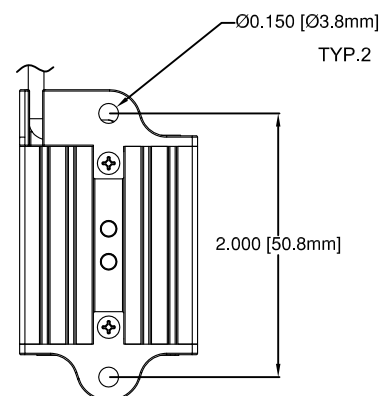

REV.	DESCRIPTION	DATE	APPROVED
G	Added Green Tubing ID	03/31/09	M. C.

2x #6 Tapping Screws and Adhesive backing form tape are included in the product box.

Product Number	Housing Color Options
CDL-WHT-CS	Metallic Gray
CDL-WHT-CSB	Black

1. Power Input: 3.3VDC / 350mA, Constant Current
2. Luminous Intensity Output: 80 Lumens
3. White Color Temperature: 4500K ~ 8000K
4. Output Projection: 5 Degreed / Half Angle

Mating Connector:
5.5 x 2.1 x 9mm DC Plug

STANDARD TOLERANCE (UNLESS OTHERWISE SPECIFIED)		BIVAR®	
DECIMALS	ANGULAR	4 THOMAS, IRVINE, CA. 92618	
.X ± .2	X° ± 1°	TEL: (949) 951-8808 FAX: (949) 951-3974	
.XX ± .02		TITLE: Cubic Directional Lighting	
.XXX ± .010		PART NO: CDL-WHT-CSX	
DESIGNED: M. Chen	DATE: 04/30/07	CAGE CODE : 32559	REVISION: G
CHECKED: F. Jensen	DATE: 10/01/08	SHEET # 1 OF 1	
CAD GENERATED DOCUMENT, DO NOT MEASURE DRAWING.			