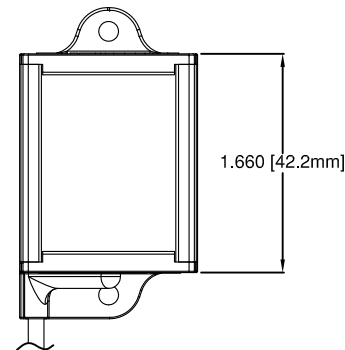

REV.	DESCRIPTION	DATE	APPROVED
G	Added Green Tubing ID	03/31/09	M. C.

2x #6 Tapping Screws and Adhesive backing form tape are included in the product box.

Product Number	Housing Color Options
CDL-WHT-CS	Metallic Gray
CDL-WHT-CSB	Black

1. Power Input: 3.3VDC / 350mA, Constant Current
2. Luminous Intensity Output: 80 Lumens
3. White Color Temperature: 4500K ~ 8000K
4. Output Projection: 5 Degreed / Half Angle

Mating Connector:
5.5 x 2.1 x 9mm DC Plug

STANDARD TOLERANCE (UNLESS OTHERWISE SPECIFIED)		BIVAR®	
DECIMALS	ANGULAR	4 THOMAS, IRVINE, CA. 92618	
.X ± .2	X° ± 1°	TEL: (949) 951-8808 FAX: (949) 951-3974	
.XX ± .02		TITLE: Cubic Directional Lighting	
.XXX ± .010		PART NO: CDL-WHT-CSX	
DESIGNED: M. Chen	DATE: 04/30/07	CAGE CODE : 32559	REVISION: G
CHECKED: F. Jensen	DATE: 10/01/08	SHEET # 1 OF 1	
CAD GENERATED DOCUMENT, DO NOT MEASURE DRAWING.			