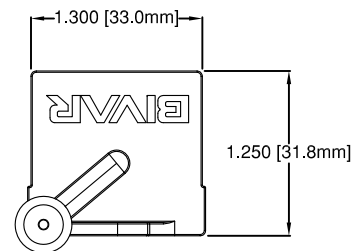

REV.	DESCRIPTION	DATE	APPROVED
G	Added Green Tubing ID	03/31/09	M. C.

2x #6 Tapping Screws and Adhesive backing form tape are included in the product box.

Product Number	Housing Color Options
CDL-WHT-CS	Metallic Gray
CDL-WHT-CSB	Black

1. Power Input: 3.3VDC / 350mA, Constant Current
2. Luminous Intensity Output: 80 Lumens
3. White Color Temperature: 4500K ~ 8000K
4. Output Projection: 5 Degreed / Half Angle

Mating Connector:
5.5 x 2.1 x 9mm DC Plug

STANDARD TOLERANCE (UNLESS OTHERWISE SPECIFIED)		BIVAR®	
DECIMALS	ANGULAR	4 THOMAS, IRVINE, CA. 92618	
.X ± .2	X° ± 1°	TEL: (949) 951-8808 FAX: (949) 951-3974	
.XX ± .02		TITLE: Cubic Directional Lighting	
.XXX ± .010		PART NO: CDL-WHT-CSX	
DESIGNED: M. Chen	DATE: 04/30/07	CAGE CODE : 32559	REVISION: G
CHECKED: F. Jensen	DATE: 10/01/08	SHEET # 1 OF 1	
CAD GENERATED DOCUMENT, DO NOT MEASURE DRAWING.			