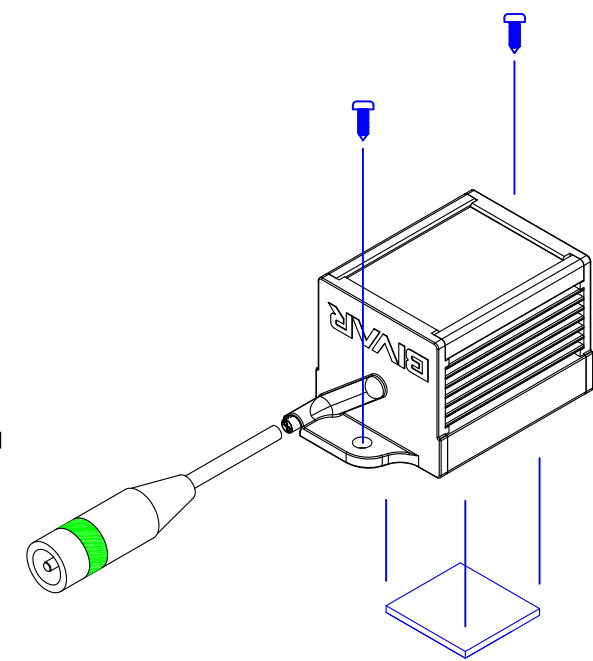

REV.	DESCRIPTION	DATE	APPROVED
G	Added Green Tubing ID	03/31/09	M. C.

2x #6 Tapping Screws and Adhesive backing form tape are included in the product box.

Product Number	Housing Color Options
CDL-WHT-FL	Metallic Gray
CDL-WHT-FLB	Black

1. Power Input: 3.3VDC / 350mA, Constant Current
2. Luminous Intensity Output: 80 Lumens
3. White Color Temperature: 4500K ~ 8000K
4. Output Projection: Flood

Mating Connector:
5.5 x 2.1 x 9mm DC Plug

STANDARD TOLERANCE (UNLESS OTHERWISE SPECIFIED)		 BIVAR [®] 4 THOMAS, IRVINE, CA. 92618 TEL: (949) 951-8808 FAX: (949) 951-3974		
DECIMALS	ANGULAR			
.X ± .2	X° ± 1°	TITLE: Cubic Directional Lighting PART NO: CDL-WHT-FLX REVISION: G		
.XX ± .02				
.XXX ± .010		DESIGNED: M. Chen CHECKED: F. Jensen	DATE: 04/30/07 DATE: 10/01/08	CAGE CODE : 32559 SHEET # 1 OF 1
CAD GENERATED DOCUMENT, DO NOT MEASURE DRAWING.				