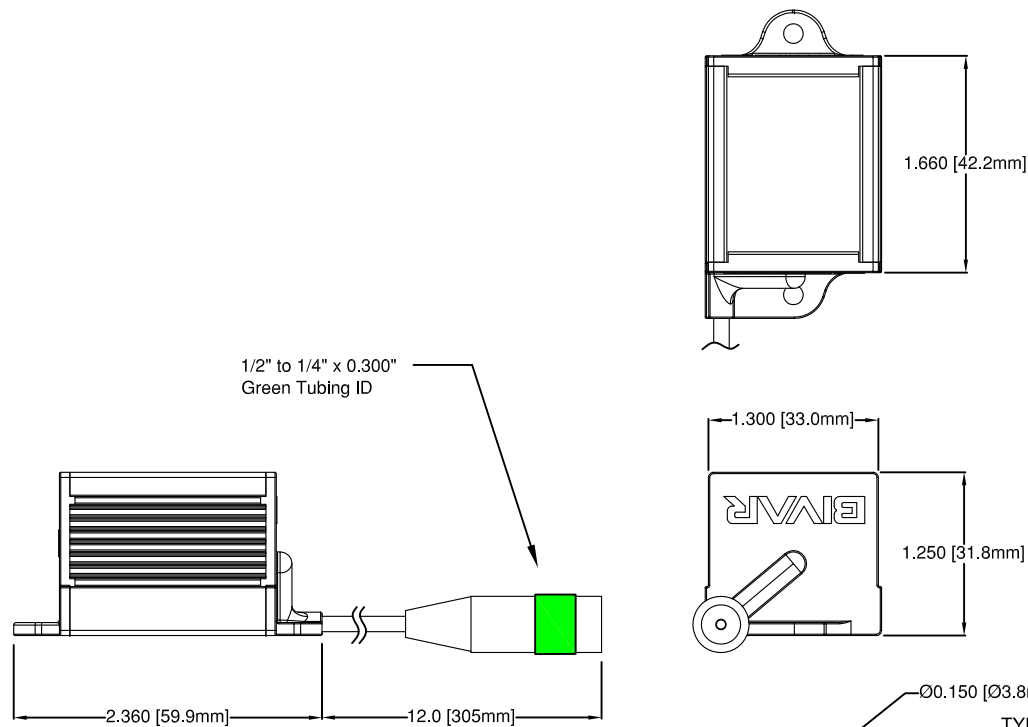

REV.	DESCRIPTION	DATE	APPROVED
G	Added Green Tubing ID	03/31/09	M. C.

2x #6 Tapping Screws and Adhesive backing form tape are included in the product box.

Product Number	Housing Color Options
CDL-WHT-FL	Metallic Gray
CDL-WHT-FLB	Black

1. Power Input: 3.3VDC / 350mA, Constant Current
2. Luminous Intensity Output: 80 Lumens
3. White Color Temperature: 4500K ~ 8000K
4. Output Projection: Flood

Mating Connector:
5.5 x 2.1 x 9mm DC Plug

STANDARD TOLERANCE (UNLESS OTHERWISE SPECIFIED)		 BIVAR [®] 4 THOMAS, IRVINE, CA. 92618 TEL: (949) 951-8808 FAX: (949) 951-3974		
DECIMALS	ANGULAR			
.X ± .2	X° ± 1°	TITLE: Cubic Directional Lighting PART NO: CDL-WHT-FLX REVISION: G		
.XX ± .02				
.XXX ± .010		DESIGNED: M. Chen CHECKED: F. Jensen	DATE: 04/30/07 DATE: 10/01/08	CAGE CODE : 32559 SHEET # 1 OF 1
CAD GENERATED DOCUMENT, DO NOT MEASURE DRAWING.				