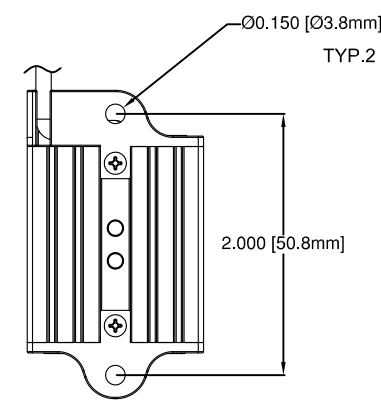

REV.	DESCRIPTION	DATE	APPROVED
G	Added Green Tubing ID	03/31/09	M. C.

2x #6 Tapping Screws and Adhesive backing form tape are included in the product box.

Product Number	Housing Color Options
CDL-WHT-FL	Metallic Gray
CDL-WHT-FLB	Black

1. Power Input: 3.3VDC / 350mA, Constant Current
2. Luminous Intensity Output: 80 Lumens
3. White Color Temperature: 4500K ~ 8000K
4. Output Projection: Flood

Mating Connector:
5.5 x 2.1 x 9mm DC Plug

STANDARD TOLERANCE (UNLESS OTHERWISE SPECIFIED)		 BIVAR [®] 4 THOMAS, IRVINE, CA. 92618 TEL: (949) 951-8808 FAX: (949) 951-3974		
DECIMALS	ANGULAR			
.X ± .2	X° ± 1°	TITLE: Cubic Directional Lighting PART NO: CDL-WHT-FLX REVISION: G		
.XX ± .02				
.XXX ± .010		DESIGNED: M. Chen CHECKED: F. Jensen	DATE: 04/30/07 DATE: 10/01/08	CAGE CODE : 32559 SHEET # 1 OF 1
CAD GENERATED DOCUMENT, DO NOT MEASURE DRAWING.				